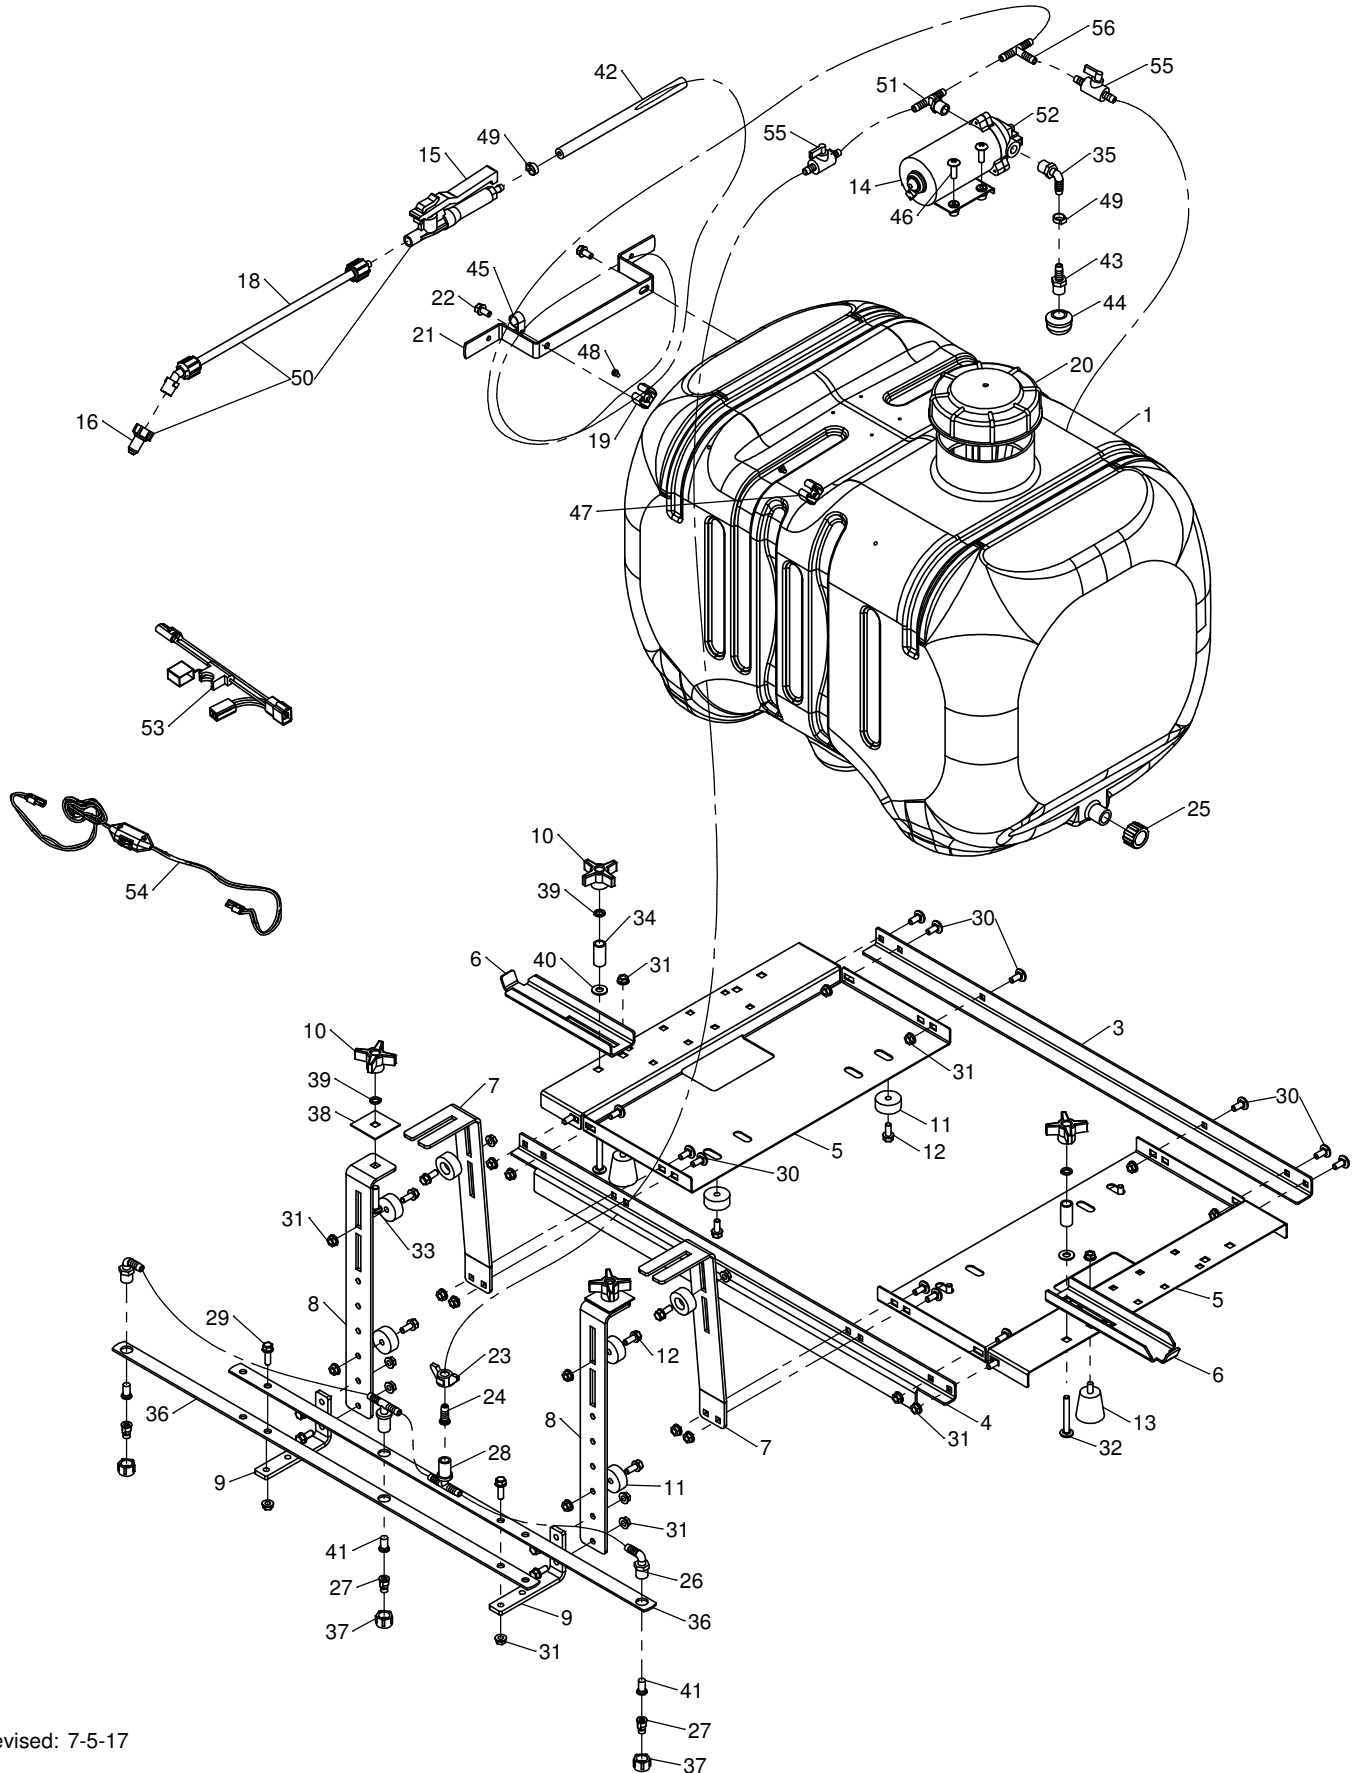

45 & 25 Gallon - Deluxe Cargo Box Sprayer

PIN Prefixes:	Model Number	Description	PIN Prefix
	LP20852	45 Gal. Standard Deluxe Cargo Box Sprayer	
	LP33597	25 Gal. Standard Deluxe Cargo Box Sprayer